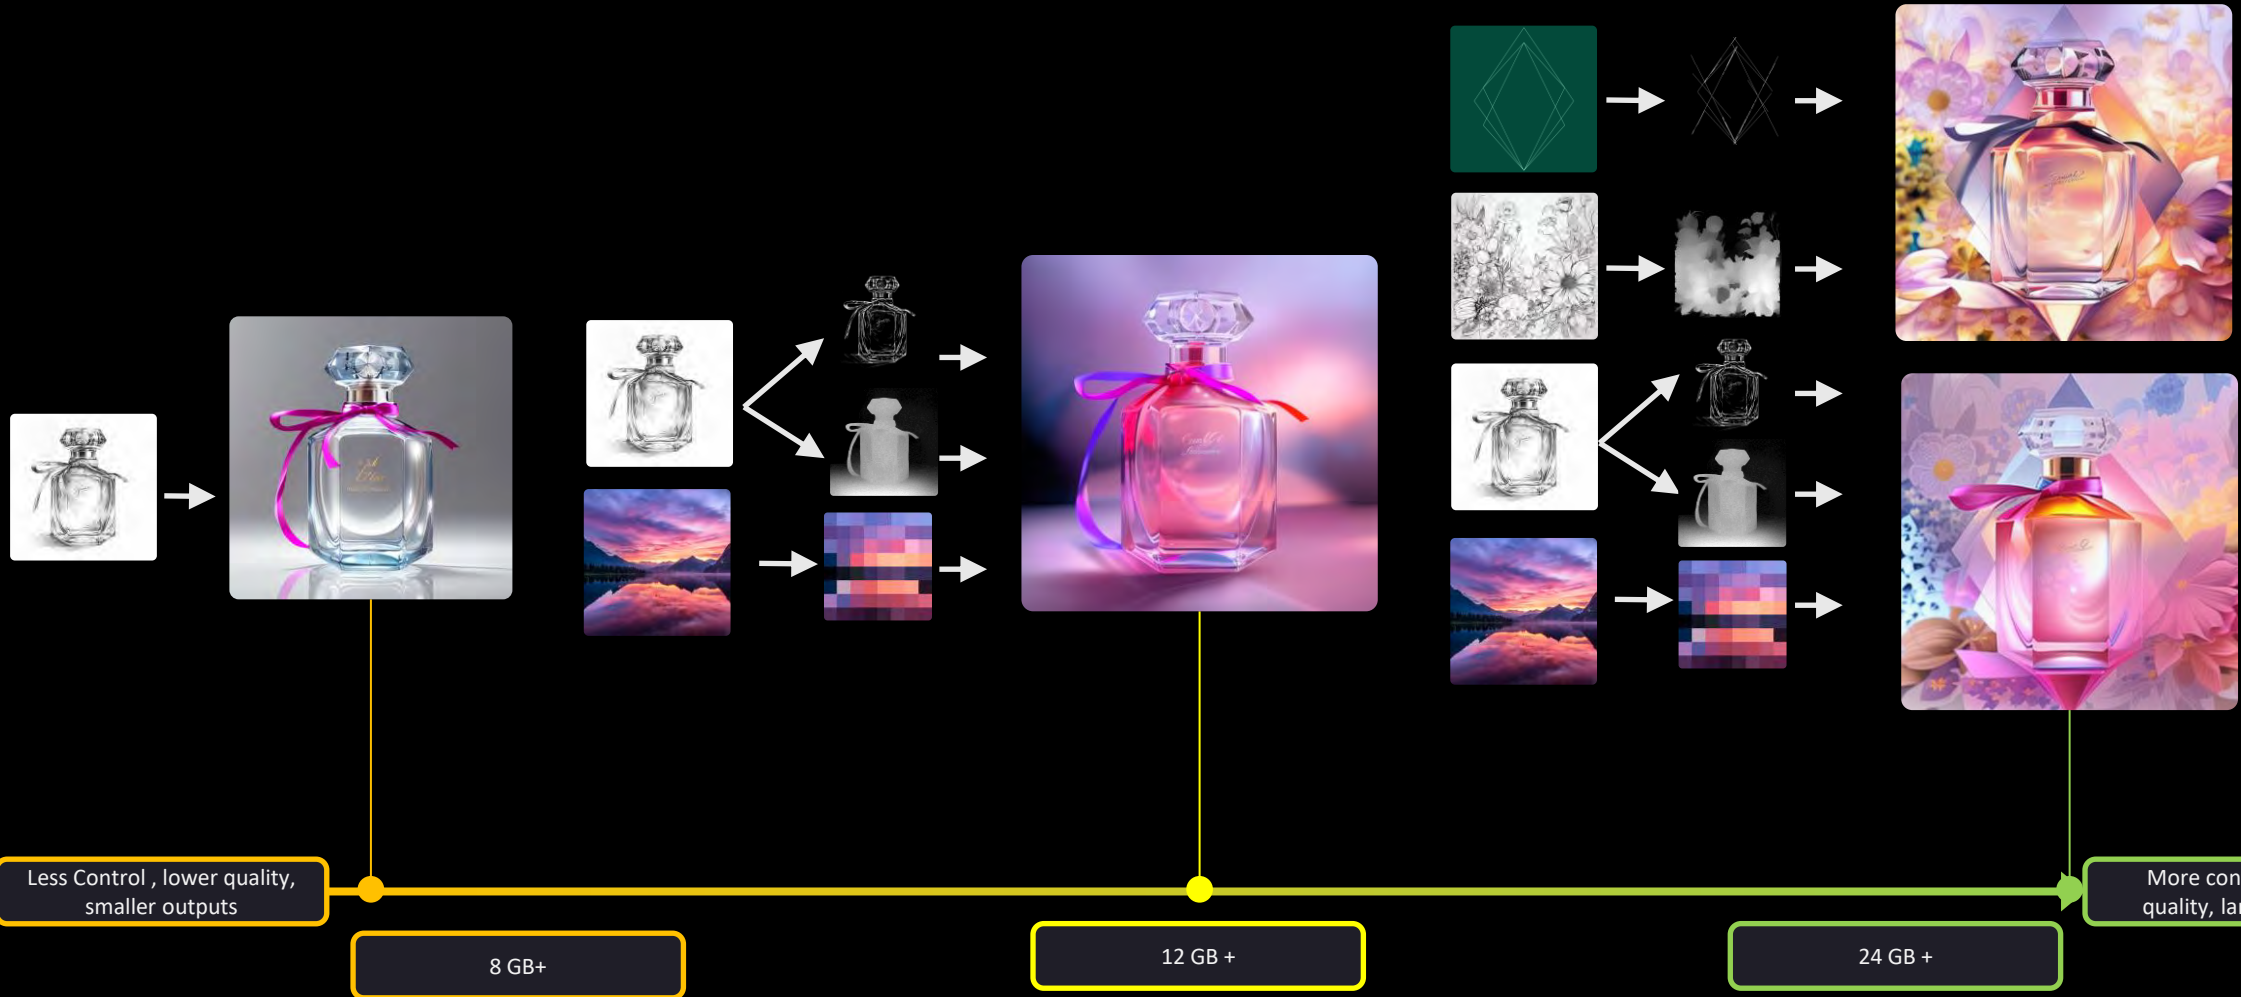

- Helmut Kinzler, Associate Director / Head of Virtual Reality, Zaha Hadid Architects

Z by HP Recommends

HP Z6 G5

HP Series 7 Pro 27" 4K Thunderbolt 4 Monitor - 727pk

AI Enhancer ✕

 Your AI-enhanced rendering has been successfully generated.

OK

GENERATIVE AI REFINEMENT

Refine ideas by affecting color, design, style, and more

Less Control , lower quality, smaller outputs

8 GB+

12 GB +

24 GB +

More control , higher quality, larger outputs